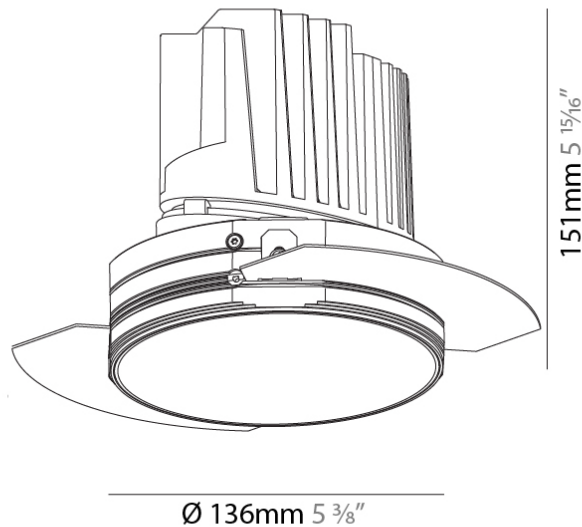

ELECTRICAL

Lamp Type: LED (Zhaga Standard)
Input Wattage (W): 28
Total Output Wattage (W): 26.4
Dimming: Tri-Mode (Non-Dimming and Phase Dimming (120Vac only) and 0-10V Dimming)
Driver Included: No
Driver Location: Recessed Housing
Driver Type: Constant Current - Universal
Driver Class: Class 2
Housing: See components
Input Voltage (V): 120 - 277
Constant Current (MA): 700

LED

Number of LEDs: 1
Color Temperature (°K): 2700 / 3000 / 3500 / 4000
Max. Delivered Lumen (lm): 2156 / 2244 / 2377 / 2425
Nominal Lumen (lm): 2909 / 3028 / 3208 / 2373
CRI: >90 CRI
Lamp Life (hrs): 50000
Upon Request: RGB-W Tunable White Special Color Temperature Special LED

OPTICAL

Reflector°: 18 / 34
Optic°: Lens Pack - No Lens / Linear Spread Lens / Honeycomb / Spread Lens
Adjustability: Fixed
Upon Request: Special Beam Angles

RATINGS AND CERTIFICATIONS

382, F 416-247-9319, www.zaneen.com
Certified and Compliant for North American Standards at the end of the existing Model #. For assistance on 'custom' specifications, contact zteam@zaneen.com.
In a constant effort to supply the best product, we reserve the right to change specifications or materials without notice. The most recent specification sheets are found at zaneen.com
IP rating: IP20